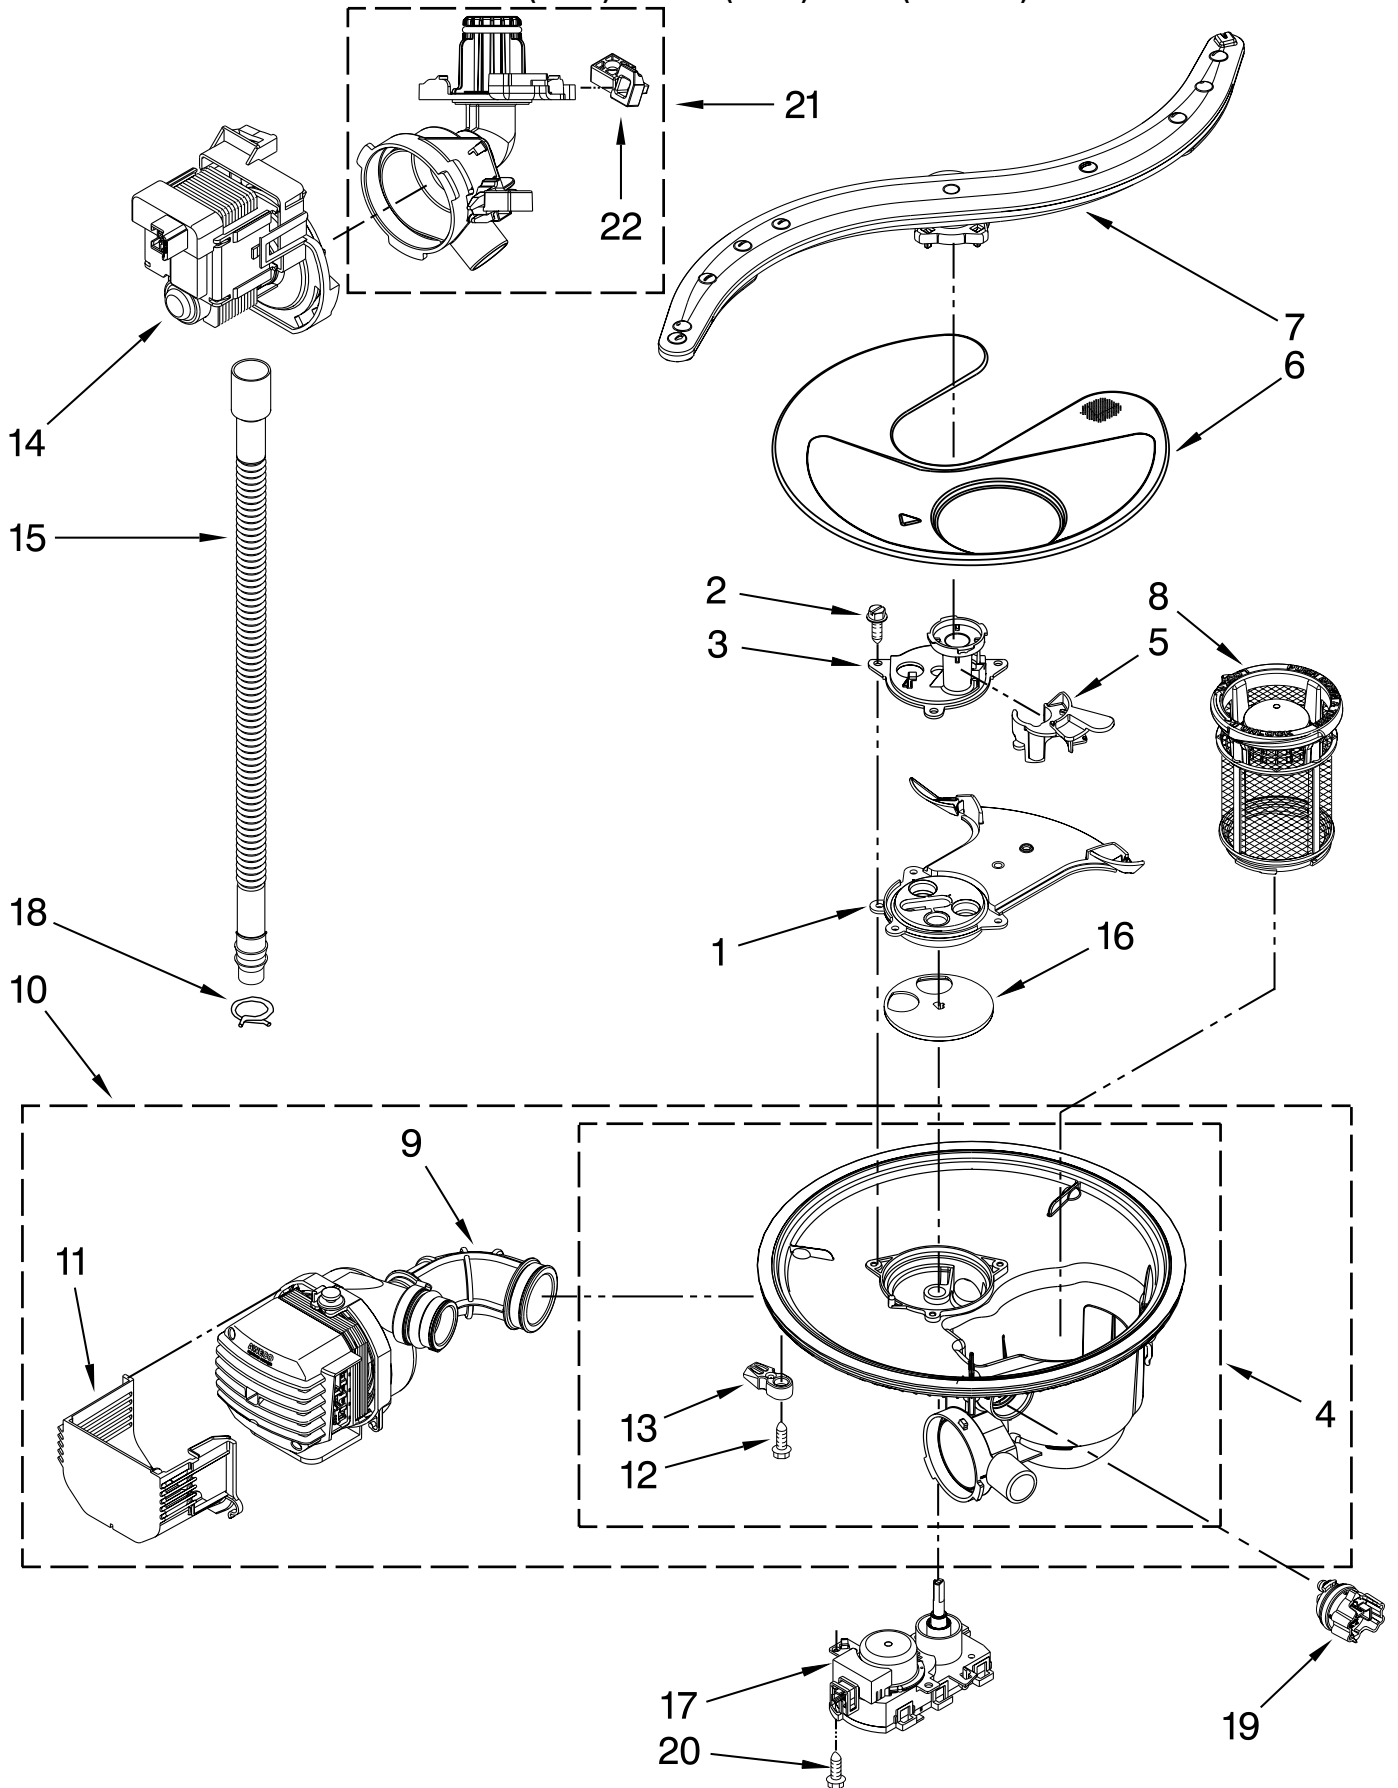

PUMP, WASHARM AND MOTOR PARTS

For Models: KUDE48FXBL0, KUDE48FXWH0, KUDE48FXSS0

(Black)

(White)

(Stainless)

FOR ORDERING INFORMATION REFER TO PARTS PRICE LIST

PUMP, WASHARM AND MOTOR PARTS

For Models: KUDE48FXBL0, KUDE48FXWH0, KUDE48FXSS0

(Black)

(White)

(Stainless)

Illus.	Part	
No.	No.	DESCRIPTION
1	8579241	Cover, Sieve
2	W10348405	Screw
3	W10311176	Cover, Outlet
4	W10208687	Sump With Seal (Includes Items 12, 13 and 2 Hose Clamps)
5	8579298	Retainer, Feed Tube
6	8579253	Screen
7	W10320512	Wash Arm Assembly
8	W10056426	Filter Cup, Assembly
9	8579311	Hose, Inlet (Includes 3 Hose Clamps)
10	W10328224	Motor & Sump Assy.
11	8579272	Shield, Motor
12	W10348407	Screw
13	8579289	Tab, Sump
14	W10158351	Pump, Drain
15	8269144	Hose, Drain
16	8579251	Disc-Valve Diverter
17	W10056349	Motor, Diverter Valve
18	8269146	Hose Clamp
19	W10134017	Optical Water Indicator
20	9741232	Screw
21	W10179455	De-Coupled Drain Assembly
22	W10179454	Block, Mounting